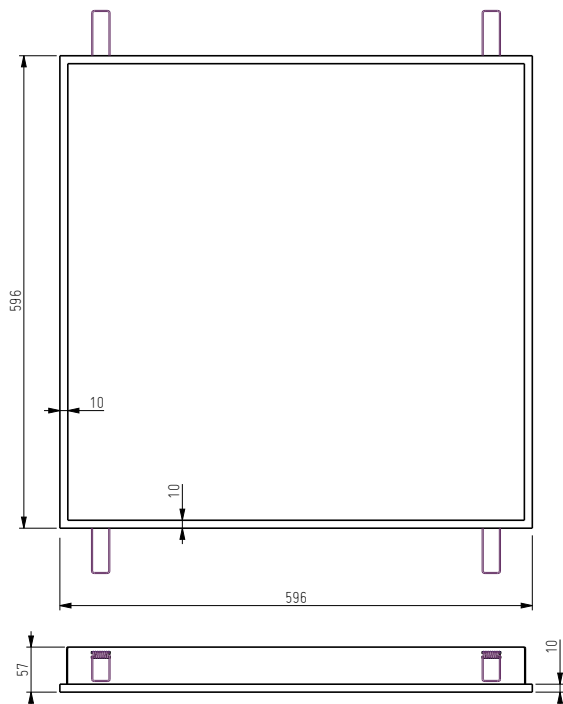

A6005 LED DOWNLIGHT WITH MICROPRISMA UGR<19
DOWNLIGHT LED 596X596 MM
 RECESSED MOUNTING IN SUSPENDED CEILINGS

Order code

- A6005-3530G-ST-1P
- A6005-3540G-ST-1P
- A6005-4530G-ST-1P
- A6005-4540G-ST-1P

Type

- Downlight White with microprisma UGR<19
- Downlight White with microprisma UGR<19
- Downlight White with microprisma UGR<19
- Downlight White with microprisma UGR<19

Lamp

- LED 35W CRI>90 3000K 3100lm
- LED 35W CRI>90 4000K 3100lm
- LED 45W CRI>90 3000K 4150lm
- LED 45W CRI>90 4000K 4150lm