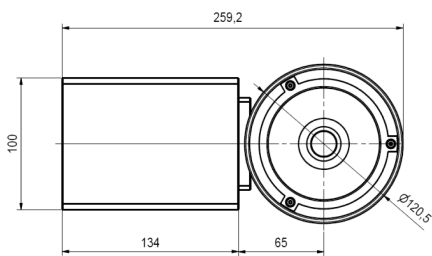

Q6006 SPOTLIGHT SVART
SPOTLIGHT EU 3-FASSKENA
SPOTLIGHT EU TRACK ADAPTER
STRAHLER EU 3-FASENADAPTER

Designed by Peo Ström, Gerhard Rehm
 Aluminium
 IP20 CE

RA 80

RA 90

RA 97

LED

30-55 W
 3300-5100 LUMEN
 3000 K
 16/26/45 graders spridning
 Bridgelux
 High Efficiency
 Best Light Quality

Order code	Type
Q 6006-55	Spotlight
Q 6006-50	Spotlight
Q 6006-45	Spotlight
Q 6006-40	Spotlight
Q 6006-35	Spotlight
Q 6006-30	Spotlight

Lamp
LED 55 W 5100 lm Aktiv cooling
LED 50 W 4800 lm Aktiv cooling
LED 45 W 4500 lm Aktiv cooling
LED 40 W 4100 lm Aktiv cooling
LED 35 W 3750 lm Aktiv cooling
LED 30 W 3300 lm Aktiv cooling