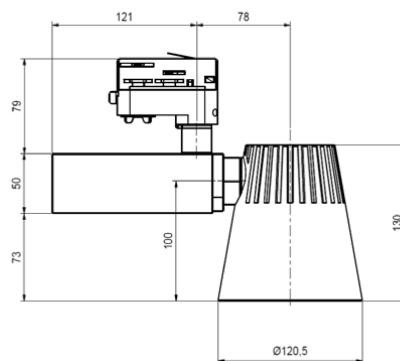

Q6006 SPOTLIGHT SVART
SPOTLIGHT EU 3-FASSKENA
SPOTLIGHT EU TRACK ADAPTER
STRAHLER EU 3-FASENADAPTER

Designed by Peo Ström, Gerhard Rehm
 Aluminium
 IP20 CE

RA 80

RA 90

RA 97

LED

30-55 W
 3300-5100 LUMEN
 3000 K
 16/26/45 graders spridning
 Bridgelux
 High Efficiency
 Best Light Quality