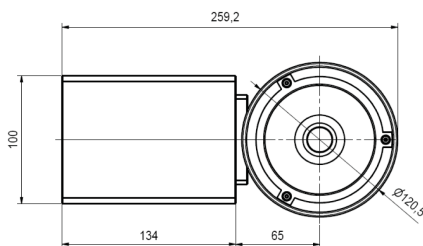

**Q6006 SPOTLIGHT VIT**  
**SPOTLIGHT EU 3-FASSKENA**  
**SPOTLIGHT EU TRACK ADAPTER**  
**STRAHLER EU 3-FASENADAPTER**

Designed by Peo Ström, Gerhard Rehm  
 Aluminium.  
 IP20 CE

RA 80

RA 90

RA 97

**LED**