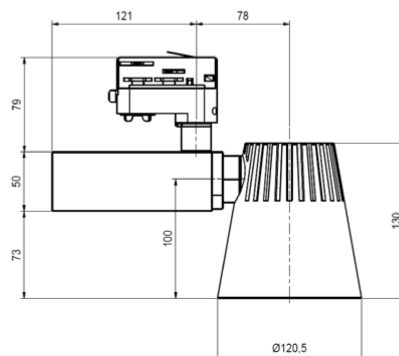

**Q6006 SPOTLIGHT VIT**  
**SPOTLIGHT EU 3-FASSKENA**  
**SPOTLIGHT EU TRACK ADAPTER**  
**STRAHLER EU 3-FASENADAPTER**

Designed by Peo Ström, Gerhard Rehm  
 Aluminium.  
 IP20 CE

RA 80

RA 90

RA 97

**LED**