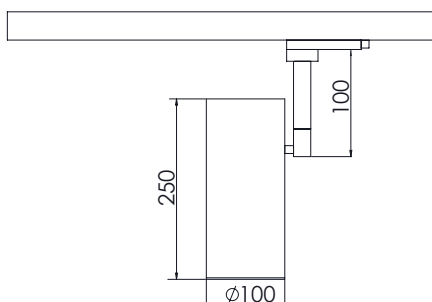

Q7806 SPOTLIGHT SVART

**SPOTLIGHT EU 3-FASSKENA
SPOTLIGHT EU TRACK ADAPTER
STRAHLER EU 3-FASENADAPTER**

Designed by Gerhard Rehm, Peo Ström
Aluminium L = 250 mm, Ø100 mm
IP20 CE

Standard: white, black. Can be ordered in any color.
Decor reflector: silver, gold, copper anodized, painted in black or yellow. Can be ordered in any color.

LED

16/26 W
1200/2000 LUMEN
2700/3000/4000 K
16-80 graders spridning
Bridgelux
High Efficiency
Best Light Quality

Order code	Type
Q7806-16	Spotlight
Q7806-26	Spotlight

Lamp
LED 16 W 1200 lm
LED 26 W 2000 lm