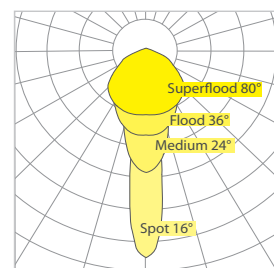

Q7806 SPOTLIGHT VIT
SPOTLIGHT EU 3-FASSKENA
SPOTLIGHT EU TRACK ADAPTER
STRAHLER EU 3-FASENADAPTER

Designed by Gerhard Rehm, Peo Ström
 Aluminium L = 250 mm, Ø100 mm
 IP20 CE

Standard: white, black. Can be ordered in any color.
 Decor reflector: silver, gold, copper anodized, painted in black or yellow. Can be ordered in any color.

LED

16/26 W
 1200/2000 LUMEN
 2700/3000/4000 K
 16-80 graders spridning
 Bridgelux
 High Efficiency
 Best Light Quality

- RA 80
- RA 90
- RA 97

Order code	Type
Q7806-16	Spotlight
Q7806-26	Spotlight

Lamp
LED 16 W 1200 lm
LED 26 W 2000 lm