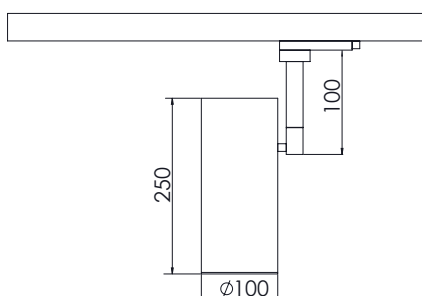

Q7806 SPOTLIGHT VIT
SPOTLIGHT EU 3-FASSKENA
SPOTLIGHT EU TRACK ADAPTER
STRAHLER EU 3-FASENADAPTER

Designed by Gerhard Rehm, Peo Ström
 Aluminium L = 250 mm, Ø100 mm
 IP20 CE

Standard: white, black. Can be ordered in any color.
 Decor reflector: silver, gold, copper anodized, painted in black or yellow. Can be ordered in any color.

LED

16/26 W
 1200/2000 LUMEN
 2700/3000/4000 K
 16-80 graders spridning
 Bridgelux
 High Efficiency
 Best Light Quality

- RA 80
- RA 90
- RA 97

Order code	Type
Q7806-16	Spotlight
Q7806-26	Spotlight

Lamp
LED 16 W 1200 lm
LED 26 W 2000 lm