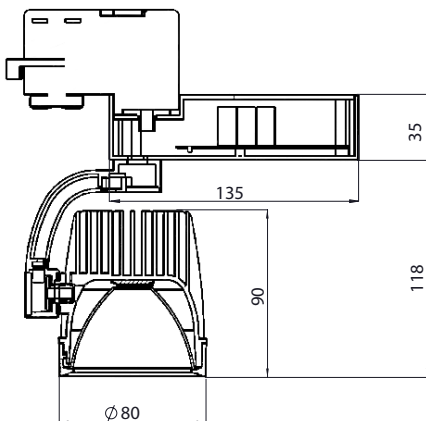

**Q7906 SPOTLIGHT SVART**  
**SPOTLIGHT EU 3-FASSKENA**  
**SPOTLIGHT EU TRACK ADAPTER**  
**STRAHLER EU 3-FASENADAPTER**

Aluminium  
 IP20 CE

RA 90

RA 98

**LED**

25 W  
 2500 LUMEN  
 2700/3000/4000 K  
 24-40 graders spridning  
 Bridgelux  
 High Efficiency  
 Best Light Quality

Order code    Type  
 Q7906        Spotlight

Lamp  
 LED 1x25 W 2500 lm Ra > 90