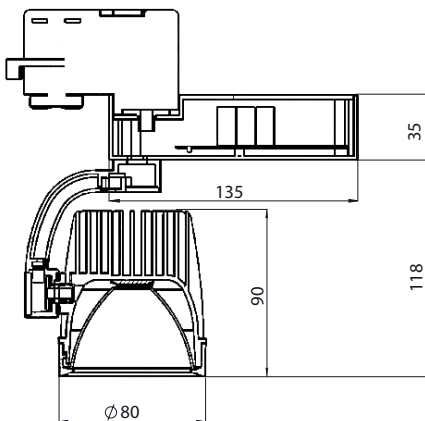

**Q7906 SPOTLIGHT VIT**  
**SPOTLIGHT EU 3-FASSKENA**  
**SPOTLIGHT EU TRACK ADAPTER**  
**STRAHLER EU 3-FASENADAPTER**

Aluminium  
 IP20 CE

RA 90

RA 98

**LED**

25 W  
 2500 LUMEN  
 2700/3000/4000 K  
 24-40 graders spridning  
 Bridgelux  
 High Efficiency  
 Best Light Quality

Order code Type  
 Q7906 Spotlight

Lamp  
 LED 1x25 W 2500 lm Ra > 90