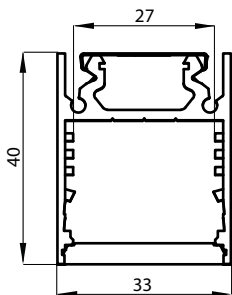

UH PROFILARMATUR

TAKARMATUR CEILING LIGHT FIXTURE DECKENLEUCHE

Designed by Inventron
Färglös aluminium / Colourless aluminium / Farblos Aluminium
Max L = 6000 mm
Module measurements L = 1500, 3000
Other measurements on request.
Opalised/transparent/microprisma URL19 diffuser.
IP20 alternativ IP 65 CE